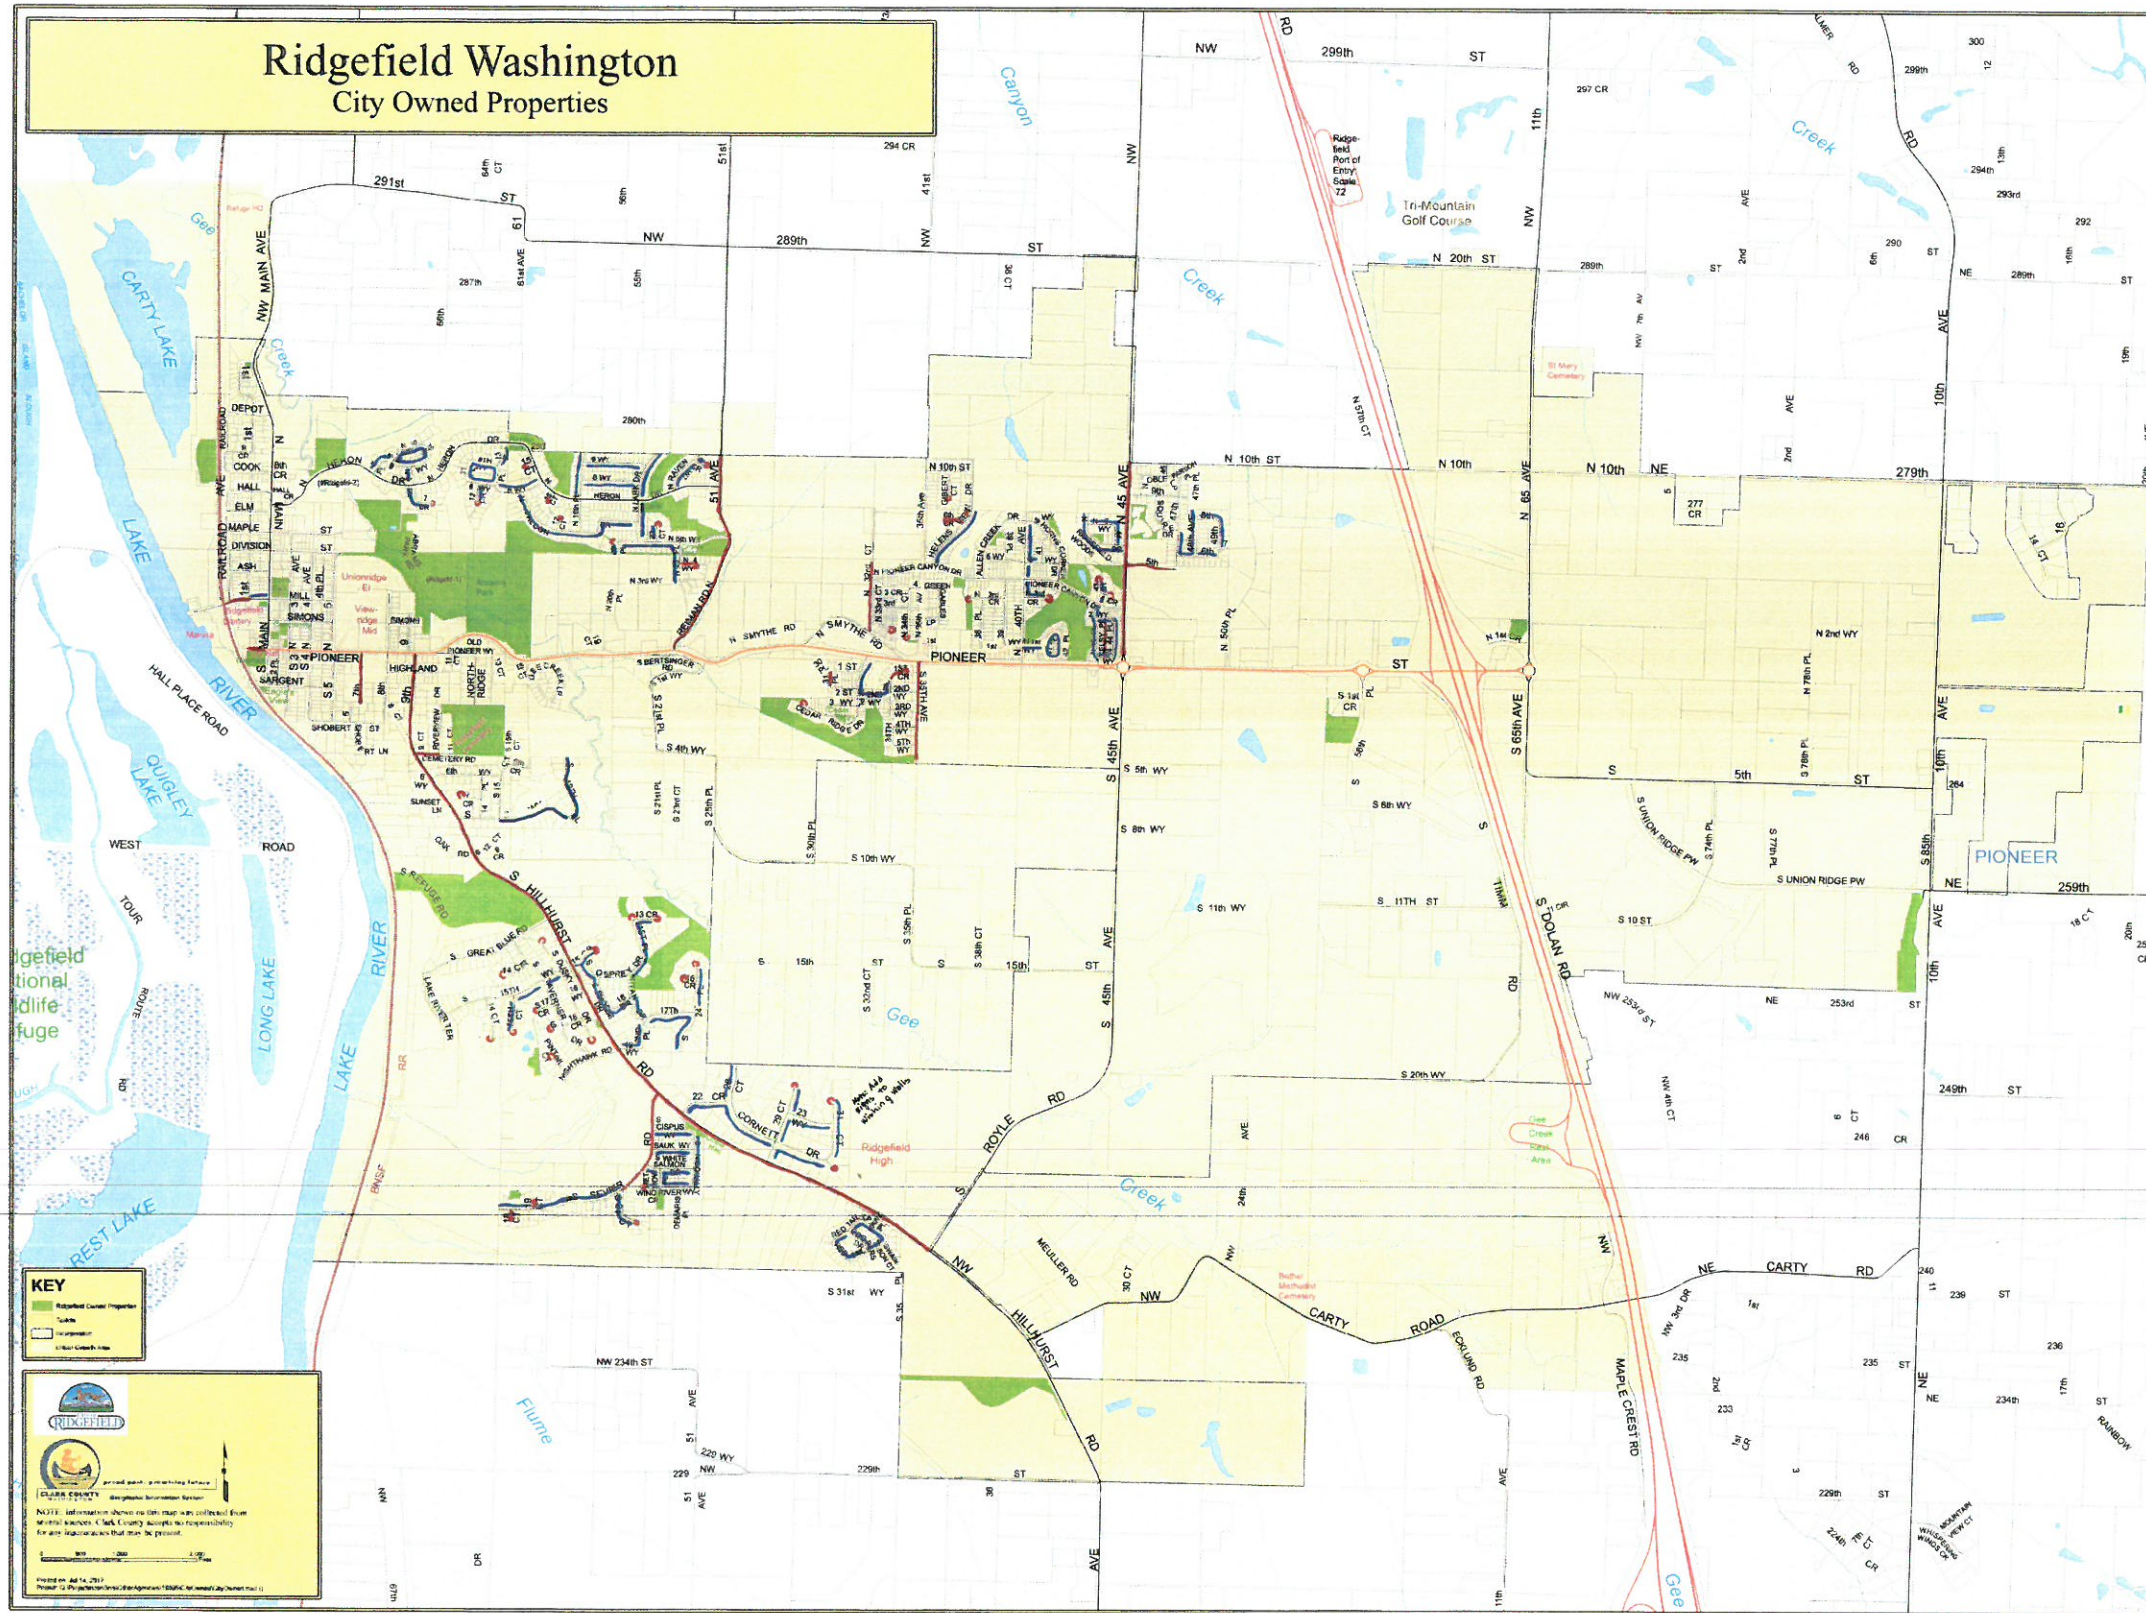

# Ridgefield Washington City Owned Properties

**KEY**

— No parking on either side of the street

— No parking on the marked side of the street

**KEY**

- City Owned Properties
- Parks
- Water
- City Owned Lots

**RIDGEFIELD**

CLATSOP COUNTY

NOTE: Information shown on this map was collected from various sources. Clatsop County accepts no responsibility for any inaccuracies that may be present.

Printed on 04/14/2017