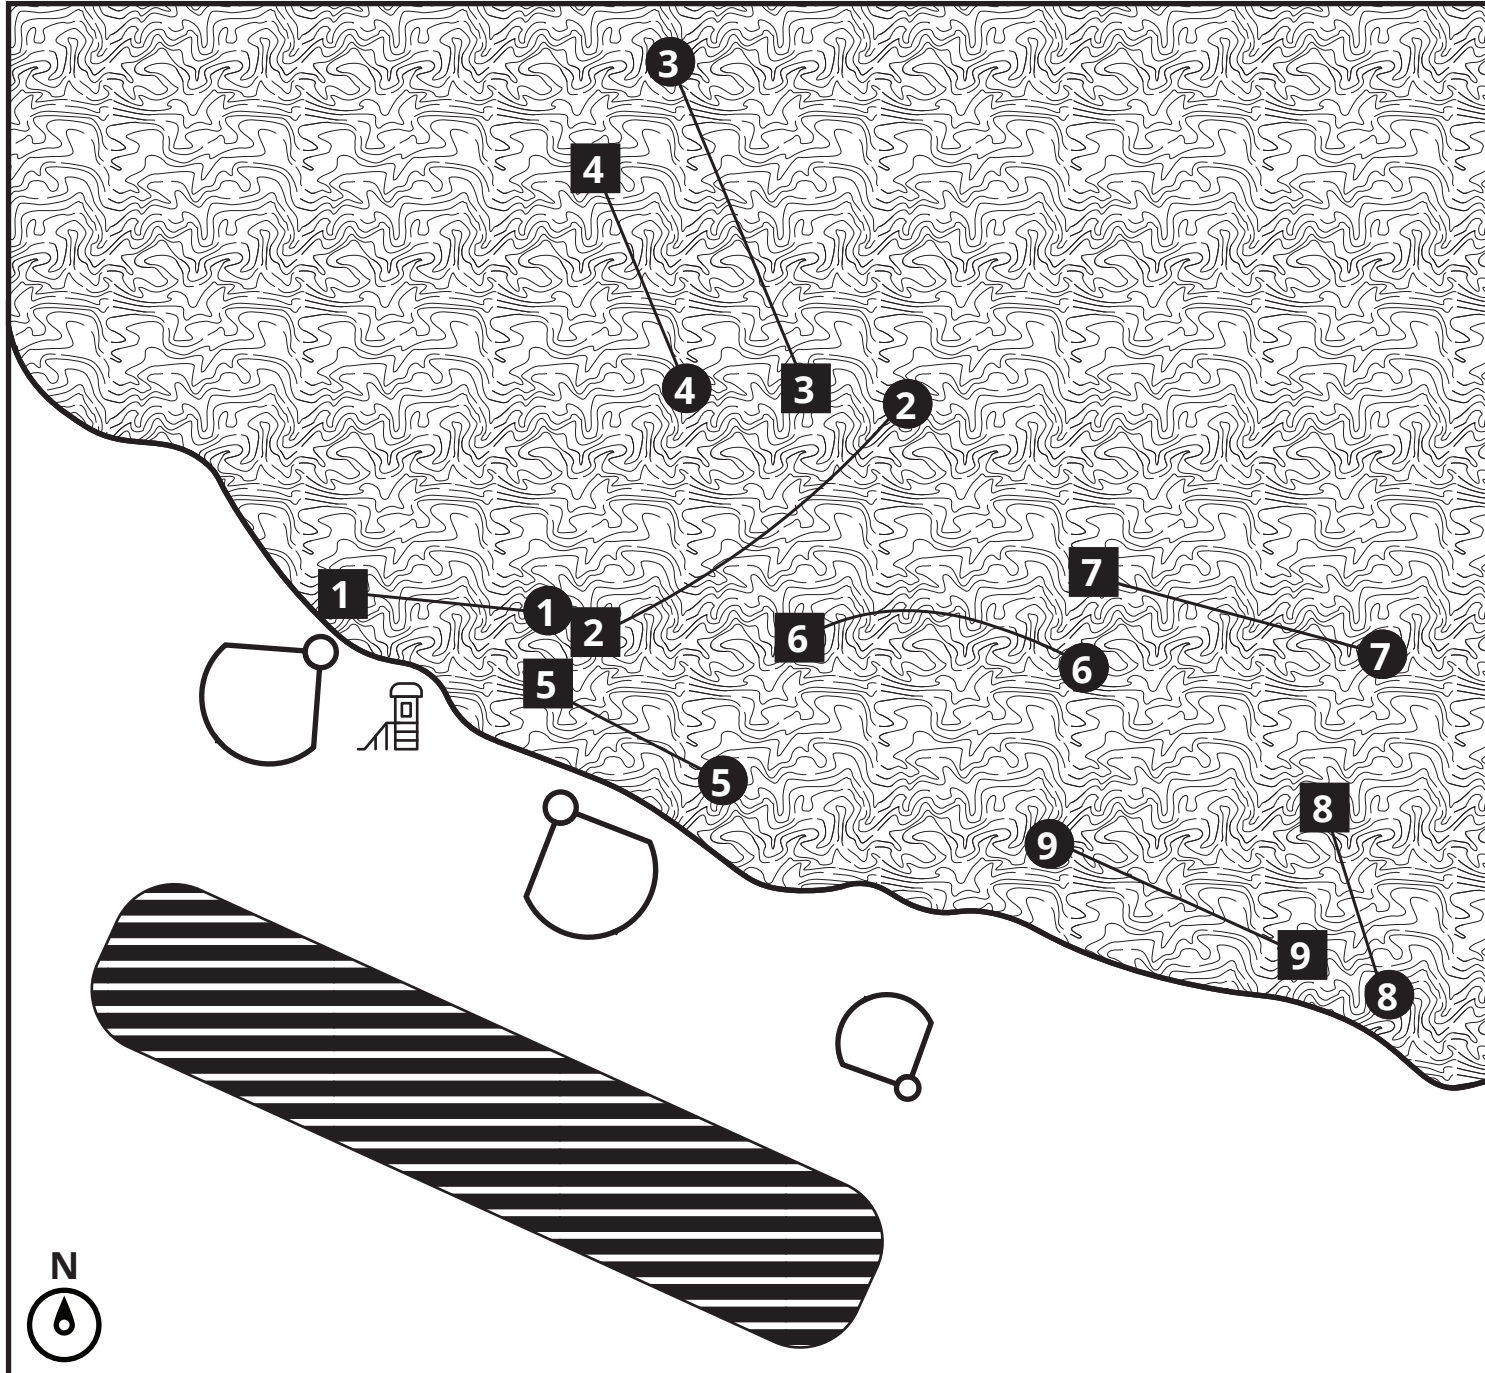

ABRAMS PARK - DISC GOLF MAP

The Abrams Park Disc Golf Course is an intermediate level 9-hole course located within Abrams Park in Ridgefield. The entire course is played in the wooded area at the North end of the park.

TO BEGIN

The first tee is located just NW of the playground. Take the trail into the trees and head to the left.

Tees are made from grey pavers, and are unmarked or numbered.

Baskets are yellow and numbered.

There are walking paths throughout the course.

KEY

- Tee

- Baskets

▨ - Parking Lot