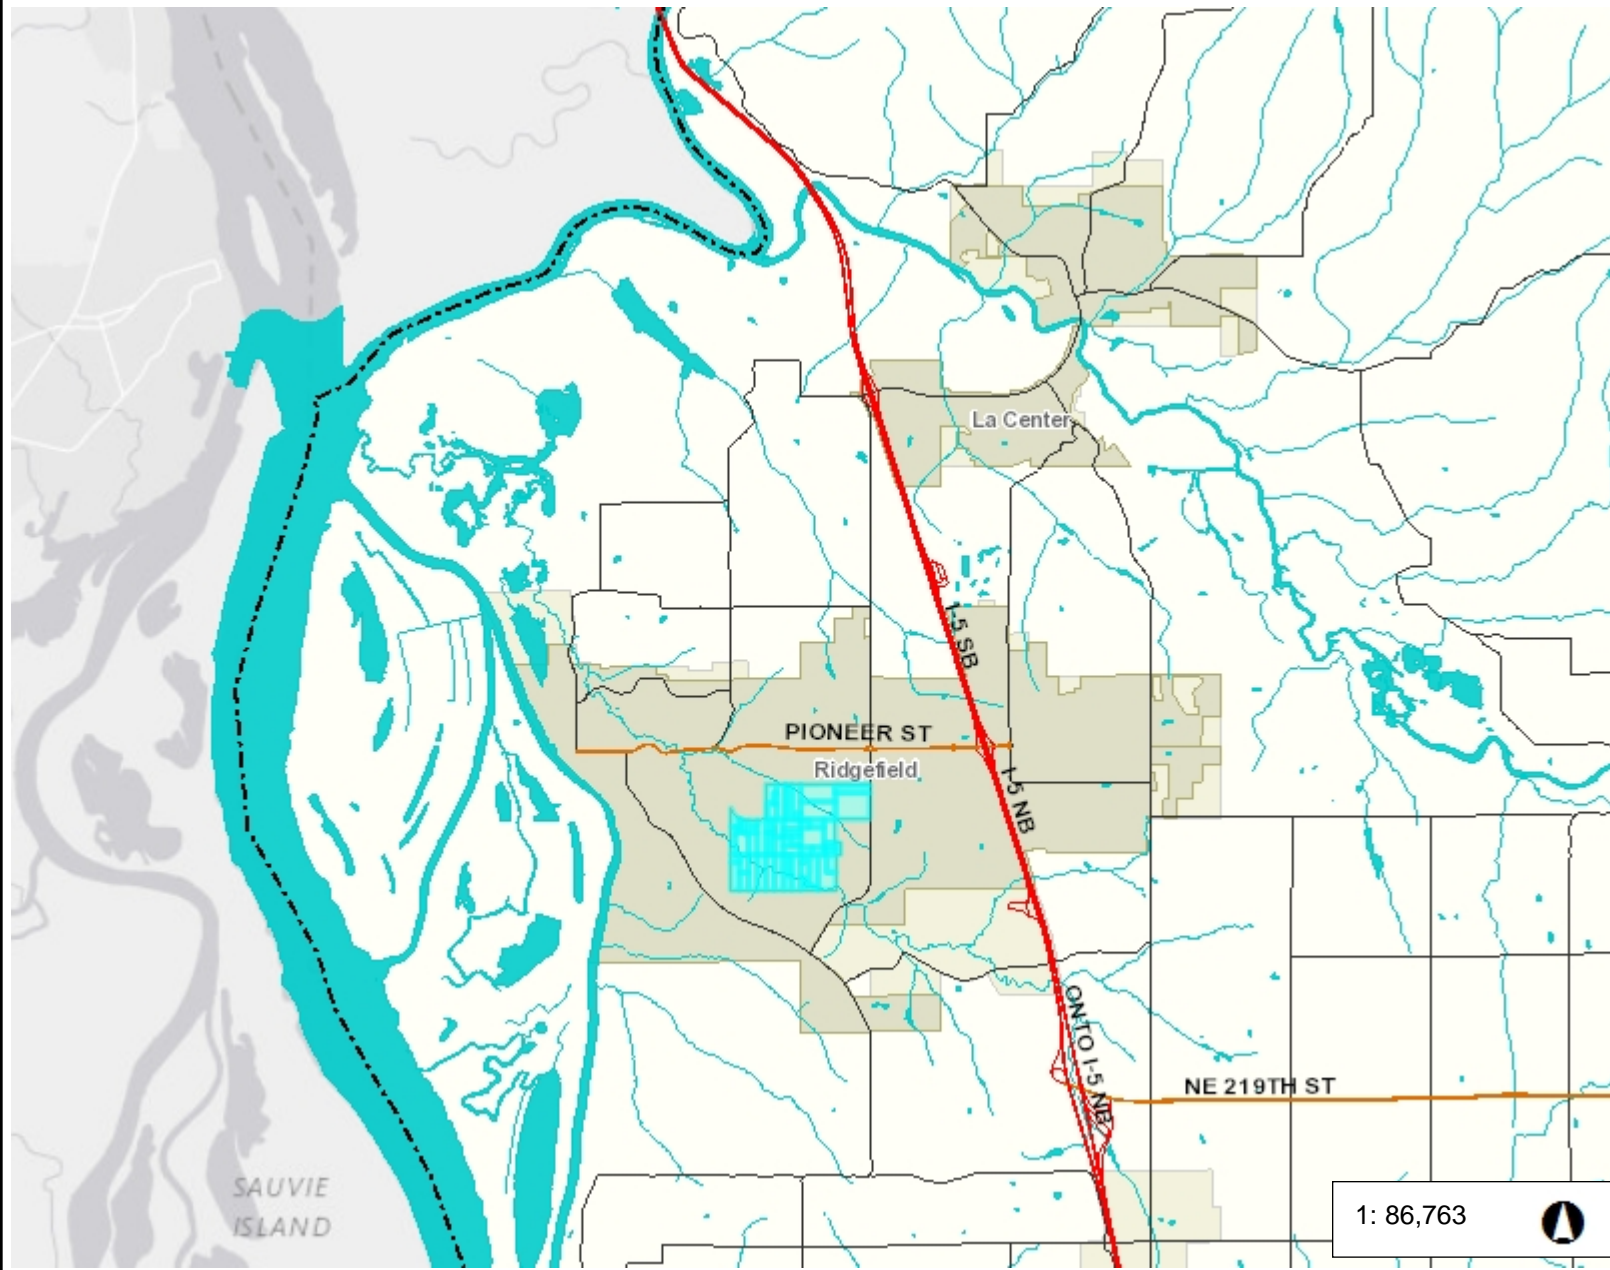

Locator Map

Legend

- Cities Boundaries
- Urban Growth Boundaries

Notes:

1: 86,763

14,460.5 0 7,230.26 14,460.5 Feet

WGS_1984_Web_Mercator_Auxiliary_Sphere
Clark County, WA. GIS - <http://gis.clark.wa.gov>

This map was generated by Clark County's "MapsOnline" website. Clark County does not warrant the accuracy, reliability or timeliness of any information on this map, and shall not be held liable for losses caused by using this information.