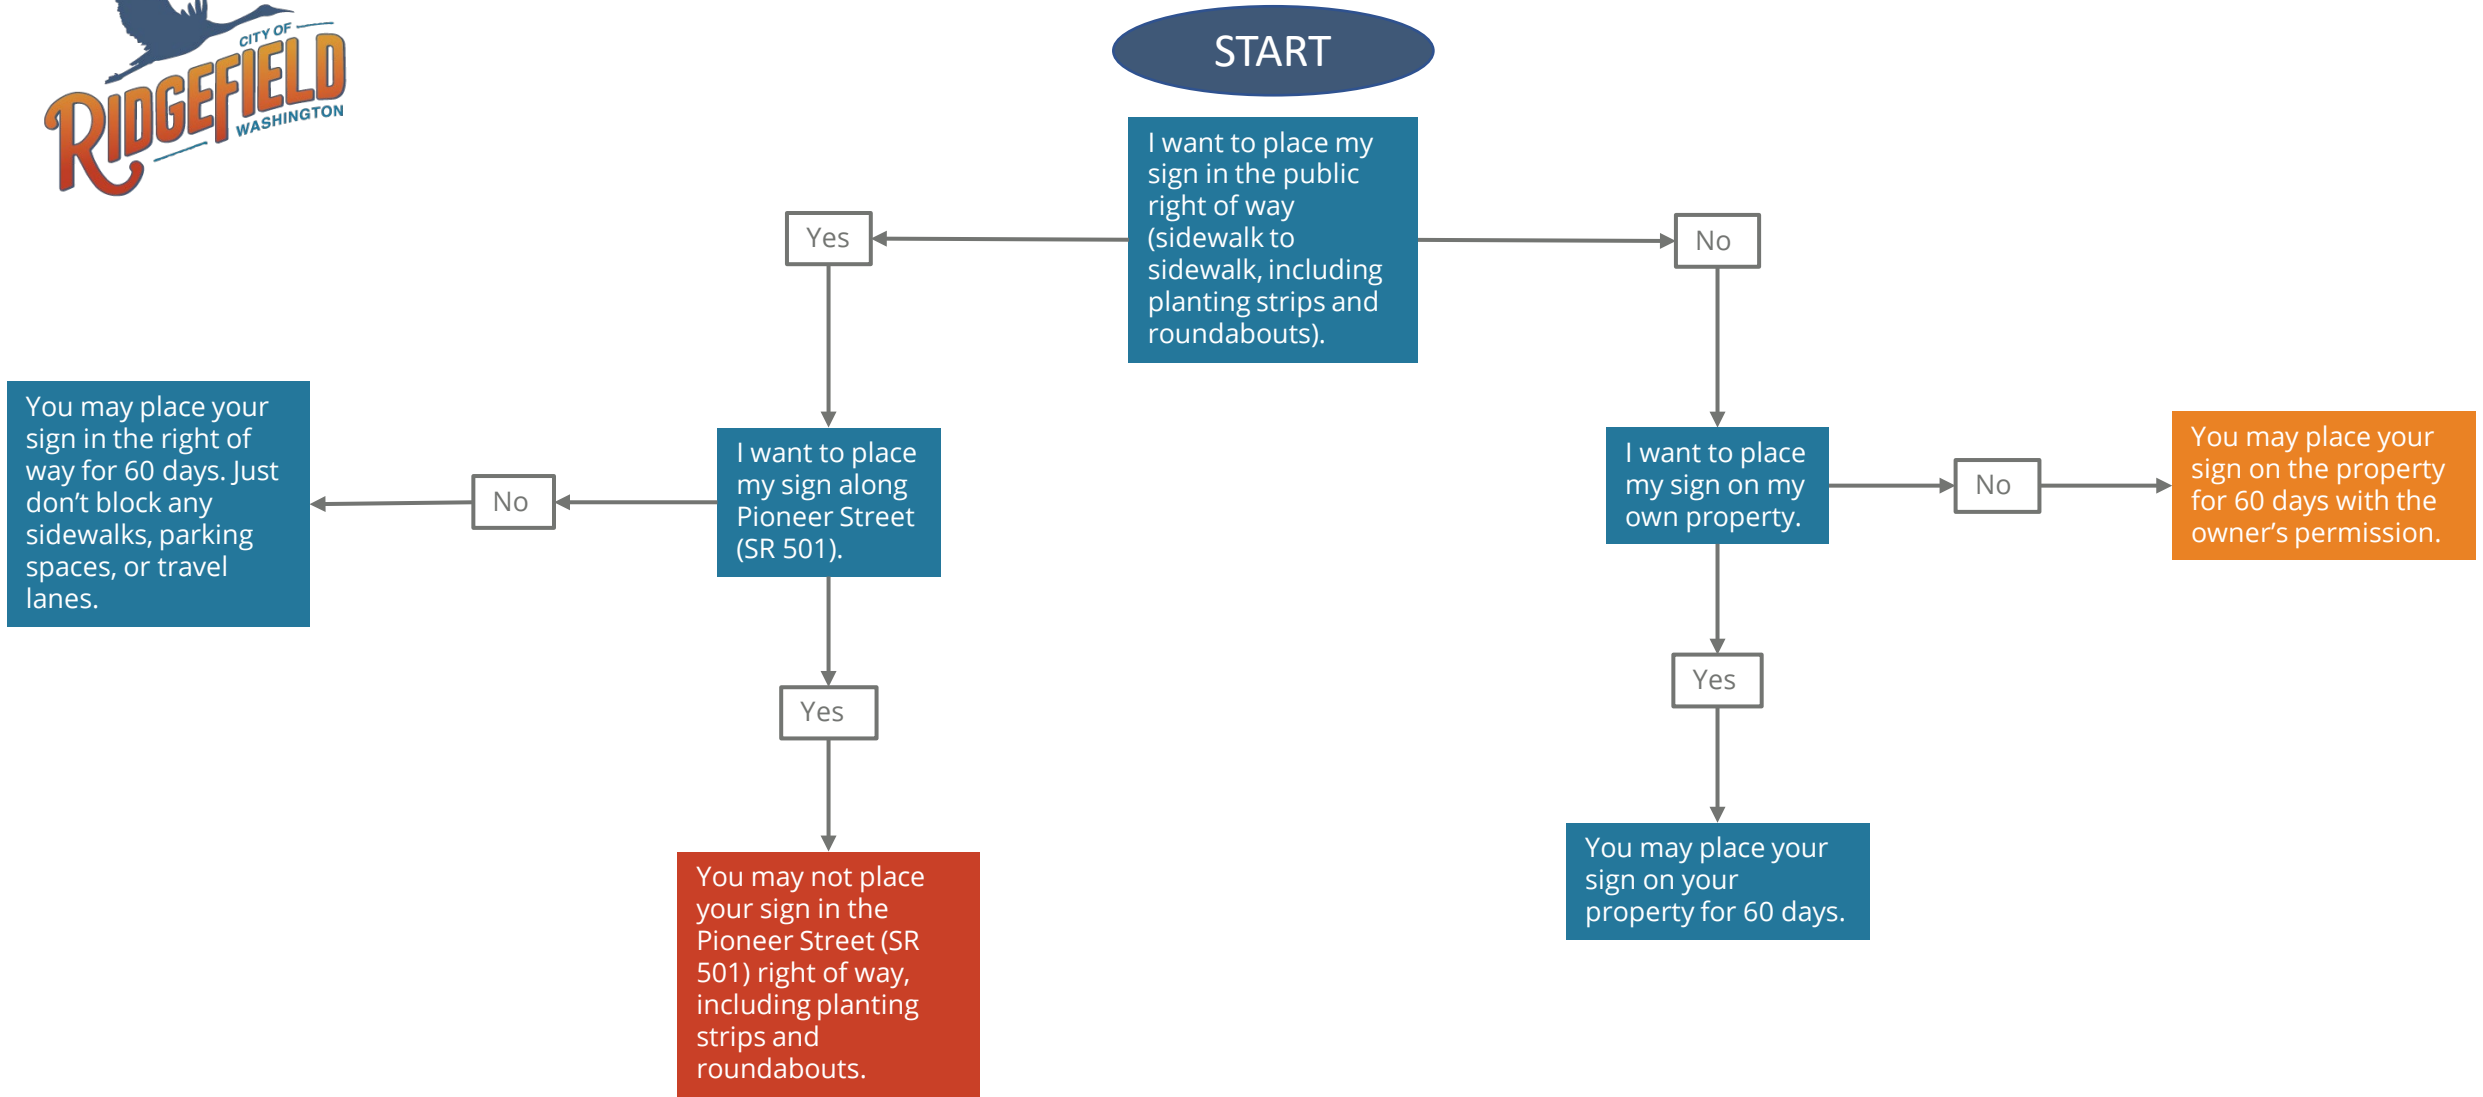

WHERE CAN I PLACE A TEMPORARY SIGN?

Community Development
(360) 887-3908

Tammi Neblock
Code Enforcement Officer
Tammi.neblock@ridgefieldwa.us

510-B Pioneer Street
PO Box 608
Ridgefield, WA 98642

<https://ridgefieldwa.us/city-services/code-compliance/>