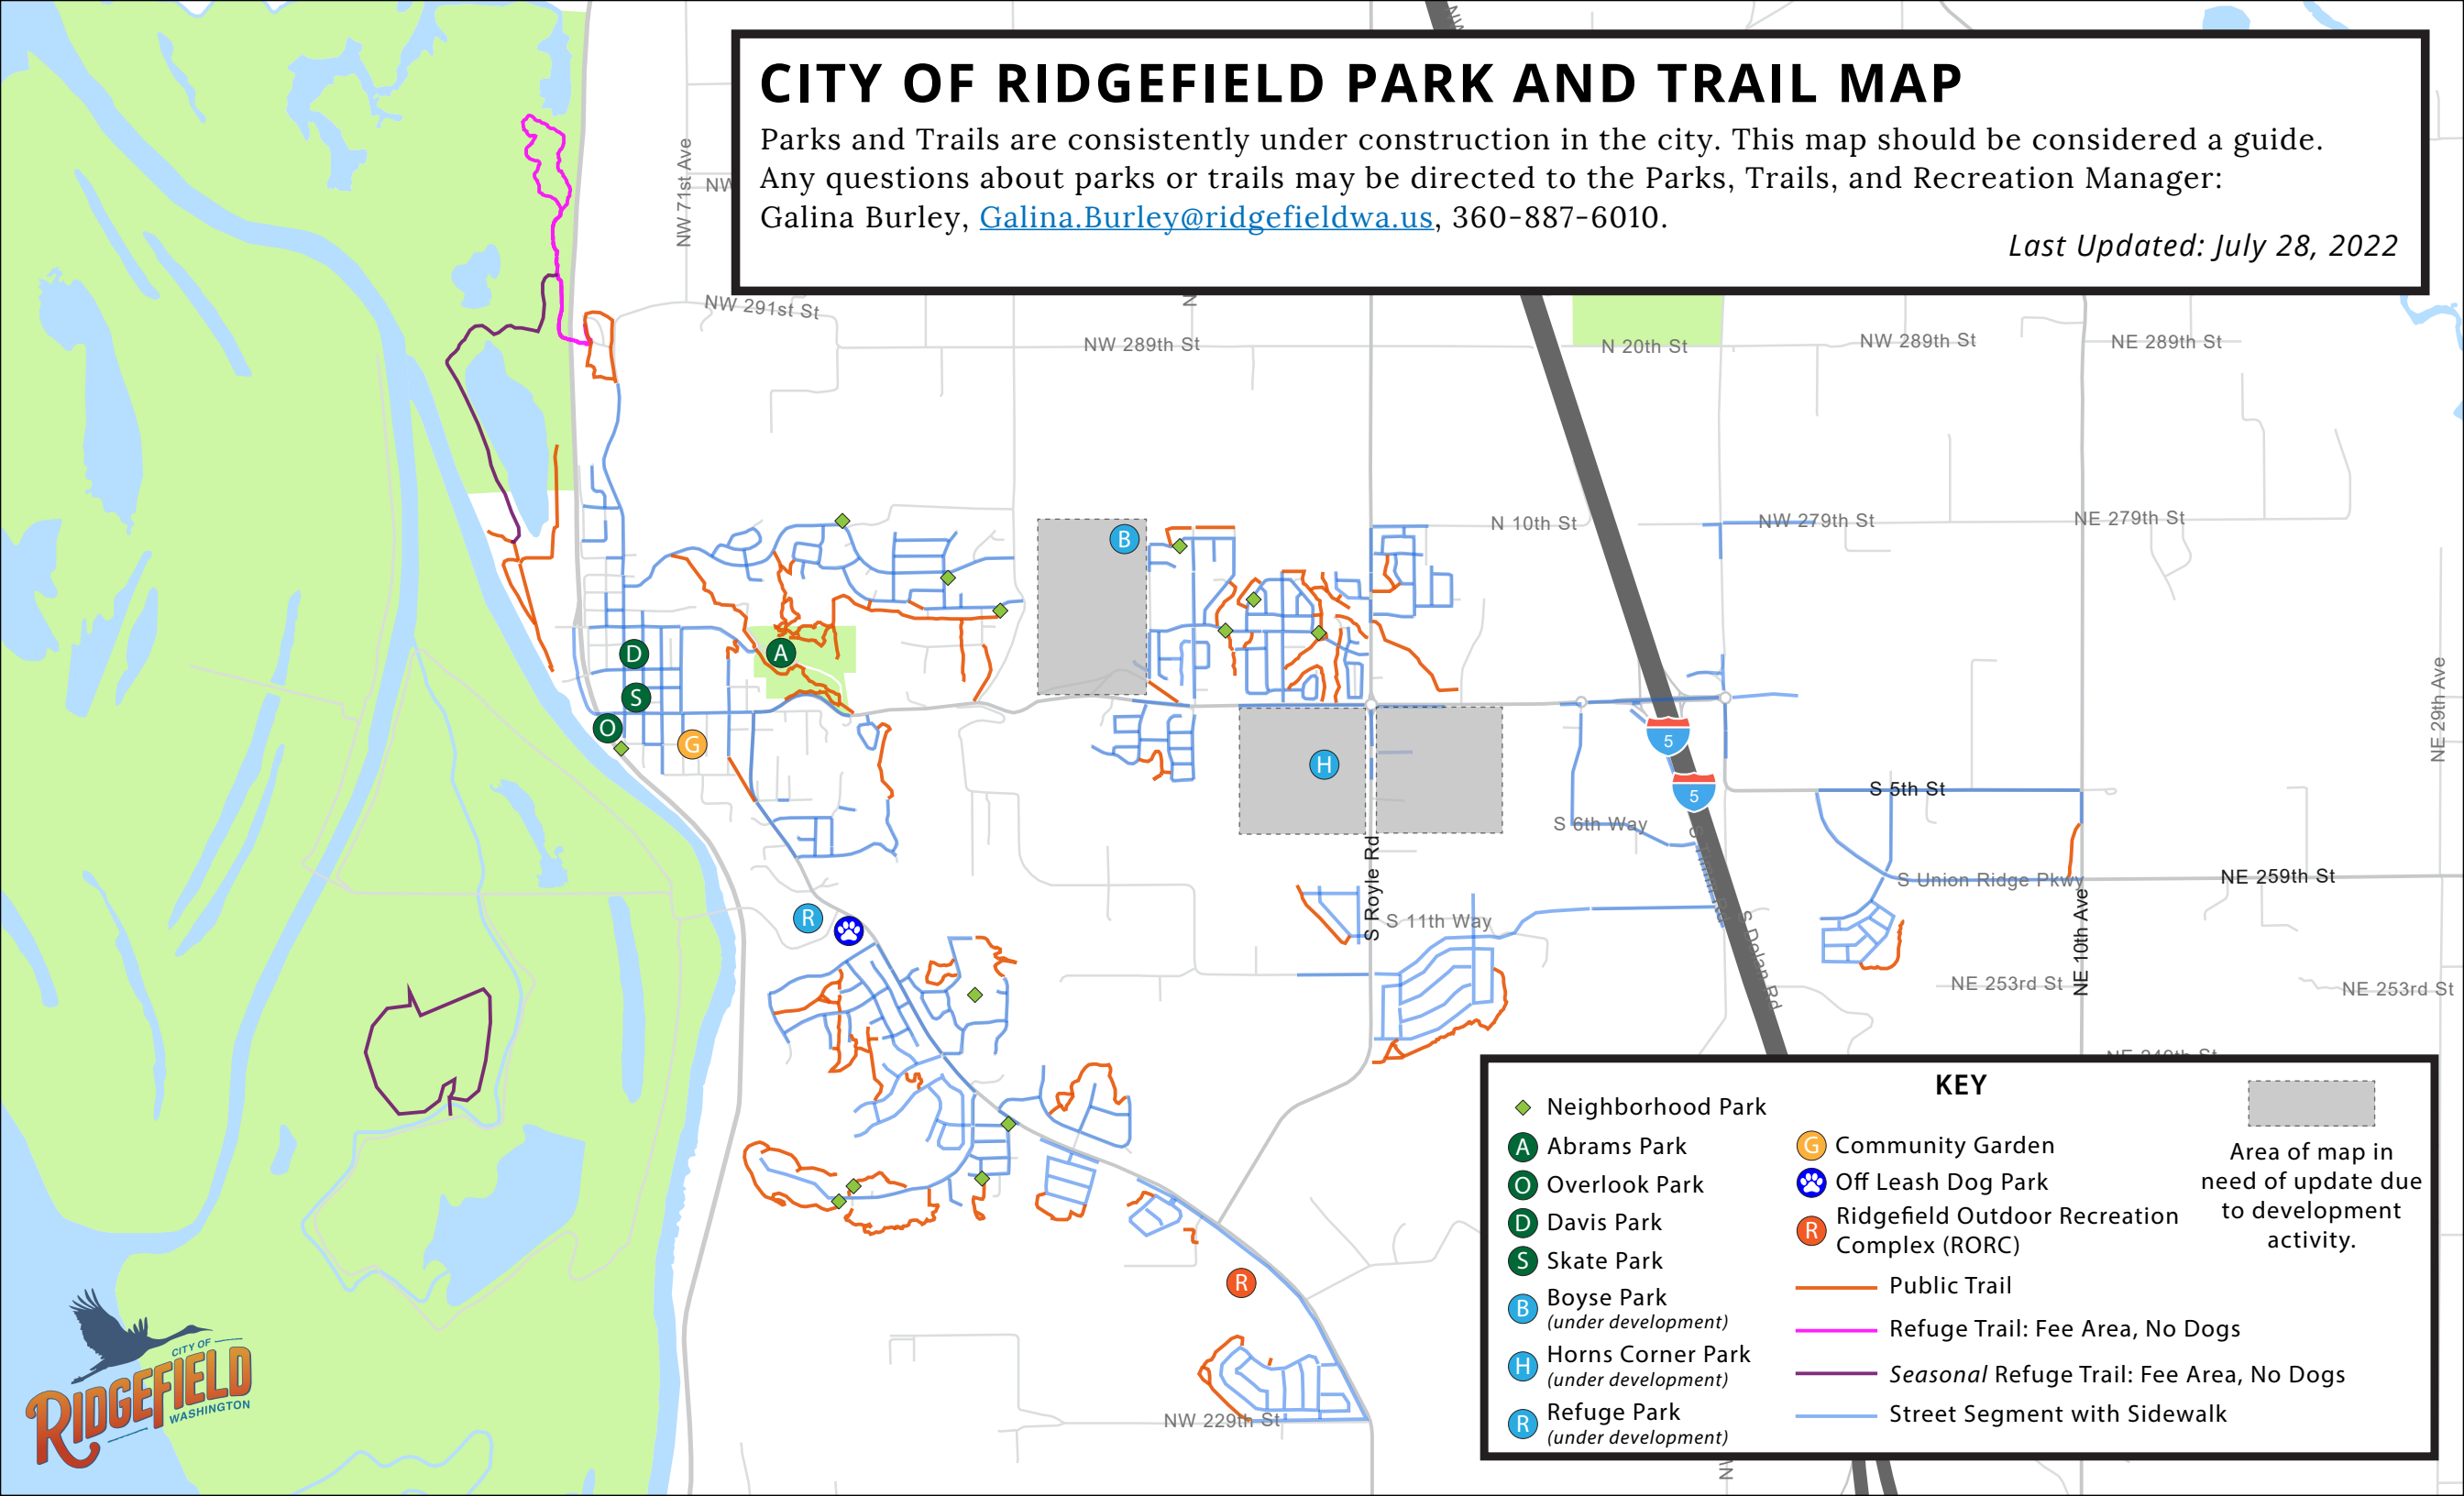

# CITY OF RIDGEFIELD PARK AND TRAIL MAP

Parks and Trails are consistently under construction in the city. This map should be considered a guide. Any questions about parks or trails may be directed to the Parks, Trails, and Recreation Manager: Galina Burley, [Galina.Burley@ridgefieldwa.us](mailto:Galina.Burley@ridgefieldwa.us), 360-887-6010.

Last Updated: July 28, 2022

**KEY**

◆ Neighborhood Park	○ G Community Garden	■ Area of map in need of update due to development activity.
ⓐ Abrams Park	🐾 Off Leash Dog Park	
Ⓞ Overlook Park	Ⓡ Ridgefield Outdoor Recreation Complex (RORC)	
ⓓ Davis Park	— Public Trail	
Ⓢ Skate Park	— Refuge Trail: Fee Area, No Dogs	
ⓑ Boyse Park (under development)	— Seasonal Refuge Trail: Fee Area, No Dogs	
ⓗ Horns Corner Park (under development)	— Street Segment with Sidewalk	
Ⓡ Refuge Park (under development)		